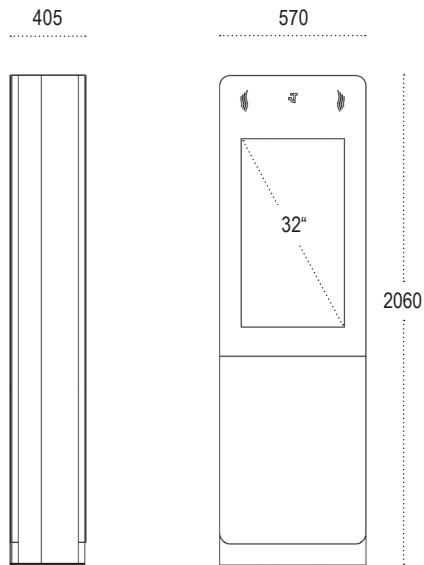

Technical Data

friendlyway arctic 32

Specifications

- 32" (resolution: 1360 x 768 pixels)
- 570 \* 2060 \* 405 mm (width \* height \* depth), 190 kg
- Luminance: 625 cd/qm (increased by solar radiation through Transflective Technology)
- View angle: 170° / 170°
- Touch option: Throughglass Touch Technology
- CPU: Intel® GM965, Core™ Duo / Core™ 2 Duo Support (or comparable performance)
- Housing: Glass Front 6mm safety glass, stainless steel shell with aluminum frame elements
- Power supply: Internal 230 VAC
- Ambient temperature: -20°C - +30°C vented, -20°C - +50°C air-conditioned
- Location: Outdoor