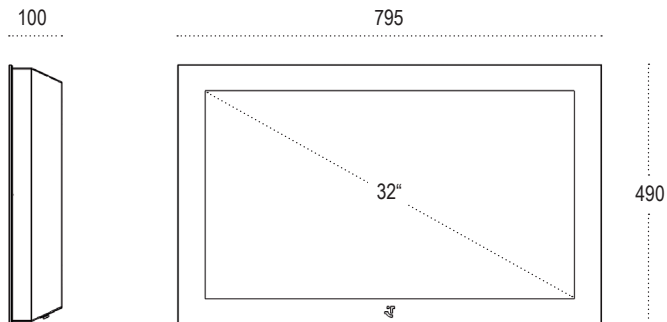

friendlyway a-sign 32

The high-performance, designer monitor

The large friendlyway a-sign 32 brings your presentations, advertisements or corporate TV to center stage directly to the public. A high-performance multimedia PC is integrated in the housing of the friendlyway a-sign 32.

Specially designed for trade fair and road show applications, the terminal allows trouble-free wall mounting.

Technical Data

friendlyway a-sign 32

Specifications

- 32" (resolution: 1360 x 768 dpi)
- 795 * 490 * 100 mm (width * height * depth), 30 kg
- Luminance: 450 cd/qm
- View angle: 178° / 178°
- Touch option: SAW, Surface Acoustic Wave
- CPU: Intel® GM965, Core™ Duo / Core™ TM 2 Duo Support
- Housing: Plexiglas front, powder-coated metal rear panel
- Power supply: Internal, 85-265 VAC
- Ambient temperature: +5°C - +35°C
- Location: Indoor, wall-mount with optional bracket