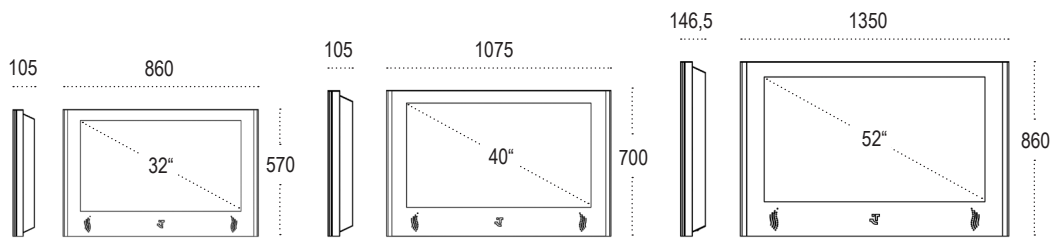

friendlyway d-sign 32/40/52[®]

A Powerful Designer Display

The biggest of the friendlyway d-signs is an effective and eye-catching device for screening presentations, advertising films, and corporate TV.

The slim 4.7-cm side panels of the friendlyway d-sign 32/40/52 are complemented by strips of chrome. The anodized aluminum surface is scratchproof and fully enclosed, making the terminal particularly resistant to vandalism.

The shell of the friendlyway d-sign 32/40/52 contains a powerful multimedia computer. Thanks to the info terminal's modular layout, it can easily be extended with a touch screen and an audio system.

The friendlyway d-sign 32/40/52 can also be mounted on walls and ceilings, making it suitable for trade exhibitions and road shows.

Technical Data

friendlyway d-sign 32/40/52

Specifications

- 32"** (resolution: 1360 x 768 pixels)
- 860 * 570 * 105 mm (width * height * depth), 37 kg
 - Luminance: 450 cd/qm
 - Touch option: SAW, Surface Acoustic Wave
- 40"** (resolution: 1920 x 1080 pixels)
- 1075 * 700 * 105 mm (width * height * depth), 45 kg
 - Luminance: 700 cd/qm
 - Touch option: SAW, Surface Acoustic Wave
- 52"** (resolution: 1920 x 1080 pixels)
- 1350 * 860 * 146,5 mm (width * height * depth), 80 kg
 - Luminance: 600 cd/qm
 - Touch option: Infrarot Touch, Multitouch
- View angle: 178° / 178°
 - CPU: Intel® GM965, Core™ Duo / Core™ 2 Duo Support (or comparable performance)
 - Housing: **Anodized aluminum front panel**, chrome-plated side panels, **powder-coated metal rear panel**
 - Power supply: Internal 85 - 265 VAC
 - Ambient temperature: +5°C - +35°C
 - Location: Indoor, wall-mount with optional bracket