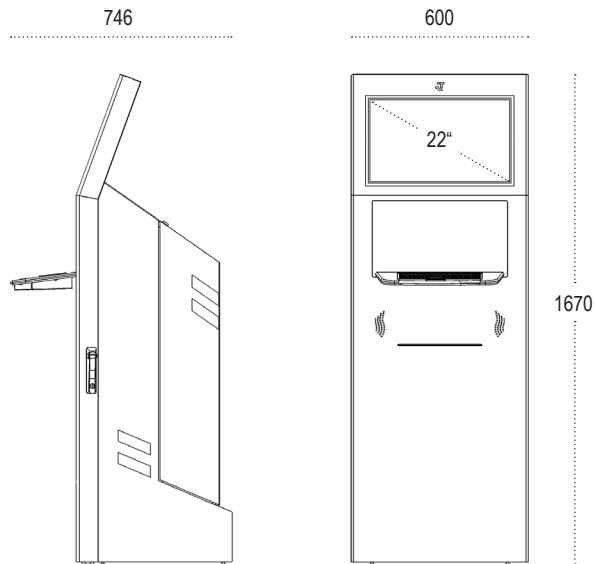

Due to the high sales success of the friendlyway empire, we have decided to go the third dimension with this product. Its elegant and spacious casing provides enough room for transaction modules, various printing systems, and even a color laser printer.

The 56 cm 16:9 screen is extraordinarily large for a self-service system, and is thus very user-friendly, enabling applications to be operated with the touch of a finger.

Please get in touch with us directly for further details. We would be very happy to provide you with a quote for the friendlyway empire 22D.

Technical Data

friendlyway empire 22D

Specifications

- **22"** (resolution: 1680 x 1050 pixels)
- 600 * 1670 * 746 mm (width * height * depth), 80 kg
- Luminance: 300 cd/qm
- View angle: 160° / 160°
- Touch option: SAW, Surface Acoustic Wave
- CPU: Small Form Factor PC, Dell™ Optiplex™ 760 (or comparable performance), as well as mini Tower
- Housing: Powder-coated metal
- Power supply: Internal 85 - 265 VAC
- Ambient temperature: +5°C - +35°C
- Location: Indoor