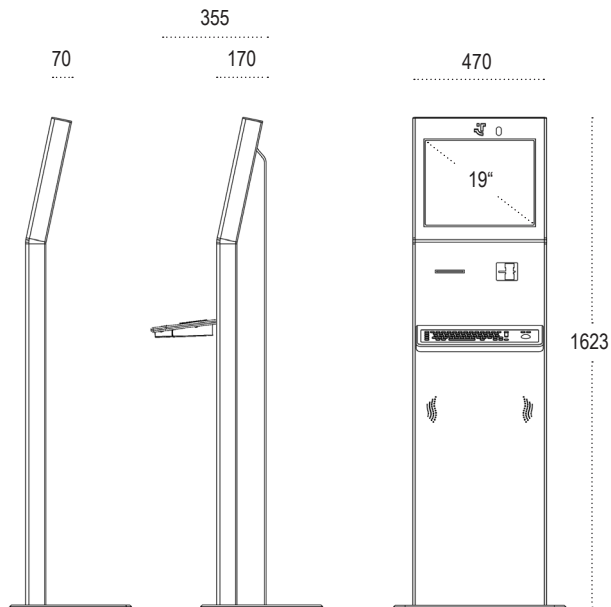

friendlyway empire 19[®]

Elegance through Reduction

Reduction is a process that brings out the essentials. By eliminating everything unnecessary, we are emphasizing the minimalist design of the friendlyway empire 19. The kiosk's revolutionary double-layer shell contains nothing but the finest state-of-the-art technology. The 7-cm-slim housing presents a stunningly brilliant 19-inch display with full touch-screen capabilities.

The friendlyway empire 19 is the world's first floor-mounted kiosk system that doesn't rely on a separate computer case. In this system, the computer is integrated into the ultra-slim contours of the kiosk—without any unwieldy bulges or external boxes.

Technical Data

friendlyway empire 19

Specifications

- 19" (resolution: 1280 x 1024 pixels)
- slim: 470 * 1623 * 70 mm (width * height * depth), 40 kg
- large: 470 * 1623 * 170 mm (width * height * depth), 45 kg
- Luminance: 300 cd/qm
- View angle: 178° / 178°
- Touch option: SAW, Surface Acoustic Wave
- CPU: Small Form Factor PC, Dell™ Optiplex™ 760 (or comparable performance)
- Housing: Powder-coated metal
- Power supply: Internal 85 - 265 VAC
- Ambient temperature: +5°C - +35°C
- Location: Indoor