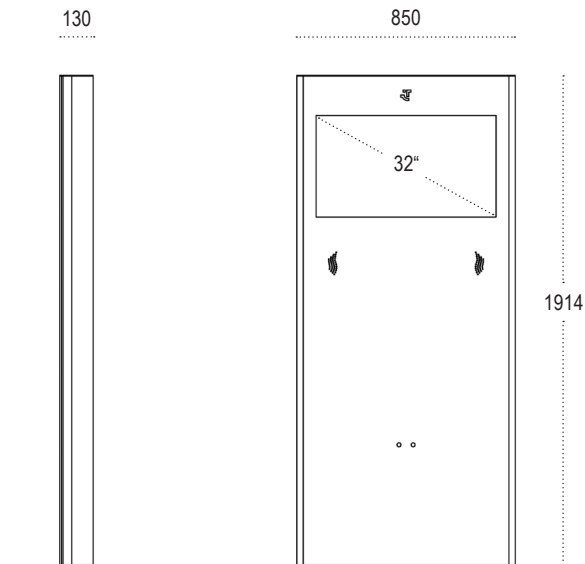

friendlyway impress 32L[®]

A Charismatic Presenter

The friendlyway impress 32L is a superb medium for presenting advertising and business messages.

Thanks to the terminal's brilliant 32-inch display and integrated hi-fi loudspeakers, your information will command viewer attention at trade-shows and events, in your foyer, and even in your waiting rooms. Content can be switched on and off via a proximity sensor to further engage customer interest.

The anodized aluminum shell and slim outline of the friendlyway impress 32L provide an appealing and refined setting for your presentations. The terminal is very robust and stable, making it suitable for virtually any location.

Technical Data

friendlyway impress 32L

Specifications

- 32" (resolution: 1360 x 768 pixels)
- 850 * 1914 * 130 mm (width * height * depth), 80 kg
- Luminance: 450 cd/qm
- View angle: 178° / 178°
- Touch option: SAW, Surface Acoustic Wave
- CPU: Small Form Factor PC, Dell™ Optiplex™ 760 (or comparable performance)
- Housing: **Anodized aluminum front panel**, chrome-plated side panels, **powder-coated metal rear panel**
- Power supply: Internal 85 - 265 VAC
- Ambient temperature: +5°C - +35°C
- Location: Indoor