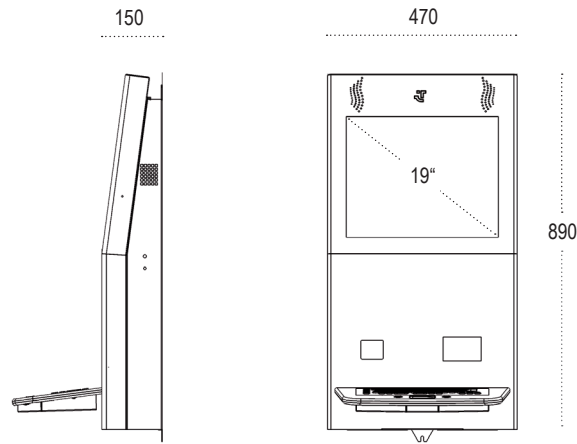

friendlyway porter 19

The Compact Kiosk Solution

With the friendlyway porter 19, you'll make a grand entry even in the smallest of spaces – perhaps in a storefront or a waiting room. The space-saving terminal mounts directly to the wall.

The friendlyway porter 19 enjoys all the advantages of a full-size friendlyway kiosk in a compact package. Its rugged construction offers protection from vandalism.

Technical Data

friendlyway porter 19

Specifications

- 19" (resolution: 1280 x 1024 pixels)
- 470 * 875 * 150 mm (width * height * depth), 40 kg
- Luminance: 300 cd/qm
- View angle: 178° / 178°
- Touch option: SAW, Surface Acoustic Wave
- CPU: Intel® GM965, Core™ Duo / Core™ TM 2 Duo Support
Intel® Atom 1,6GHz (270N), (or comparable performance)
- Housing: Powder-coated metal
- Power supply: Internal 85-265 VAC
- Ambient temperature: +5°C - +35°C
- Location: Indoor